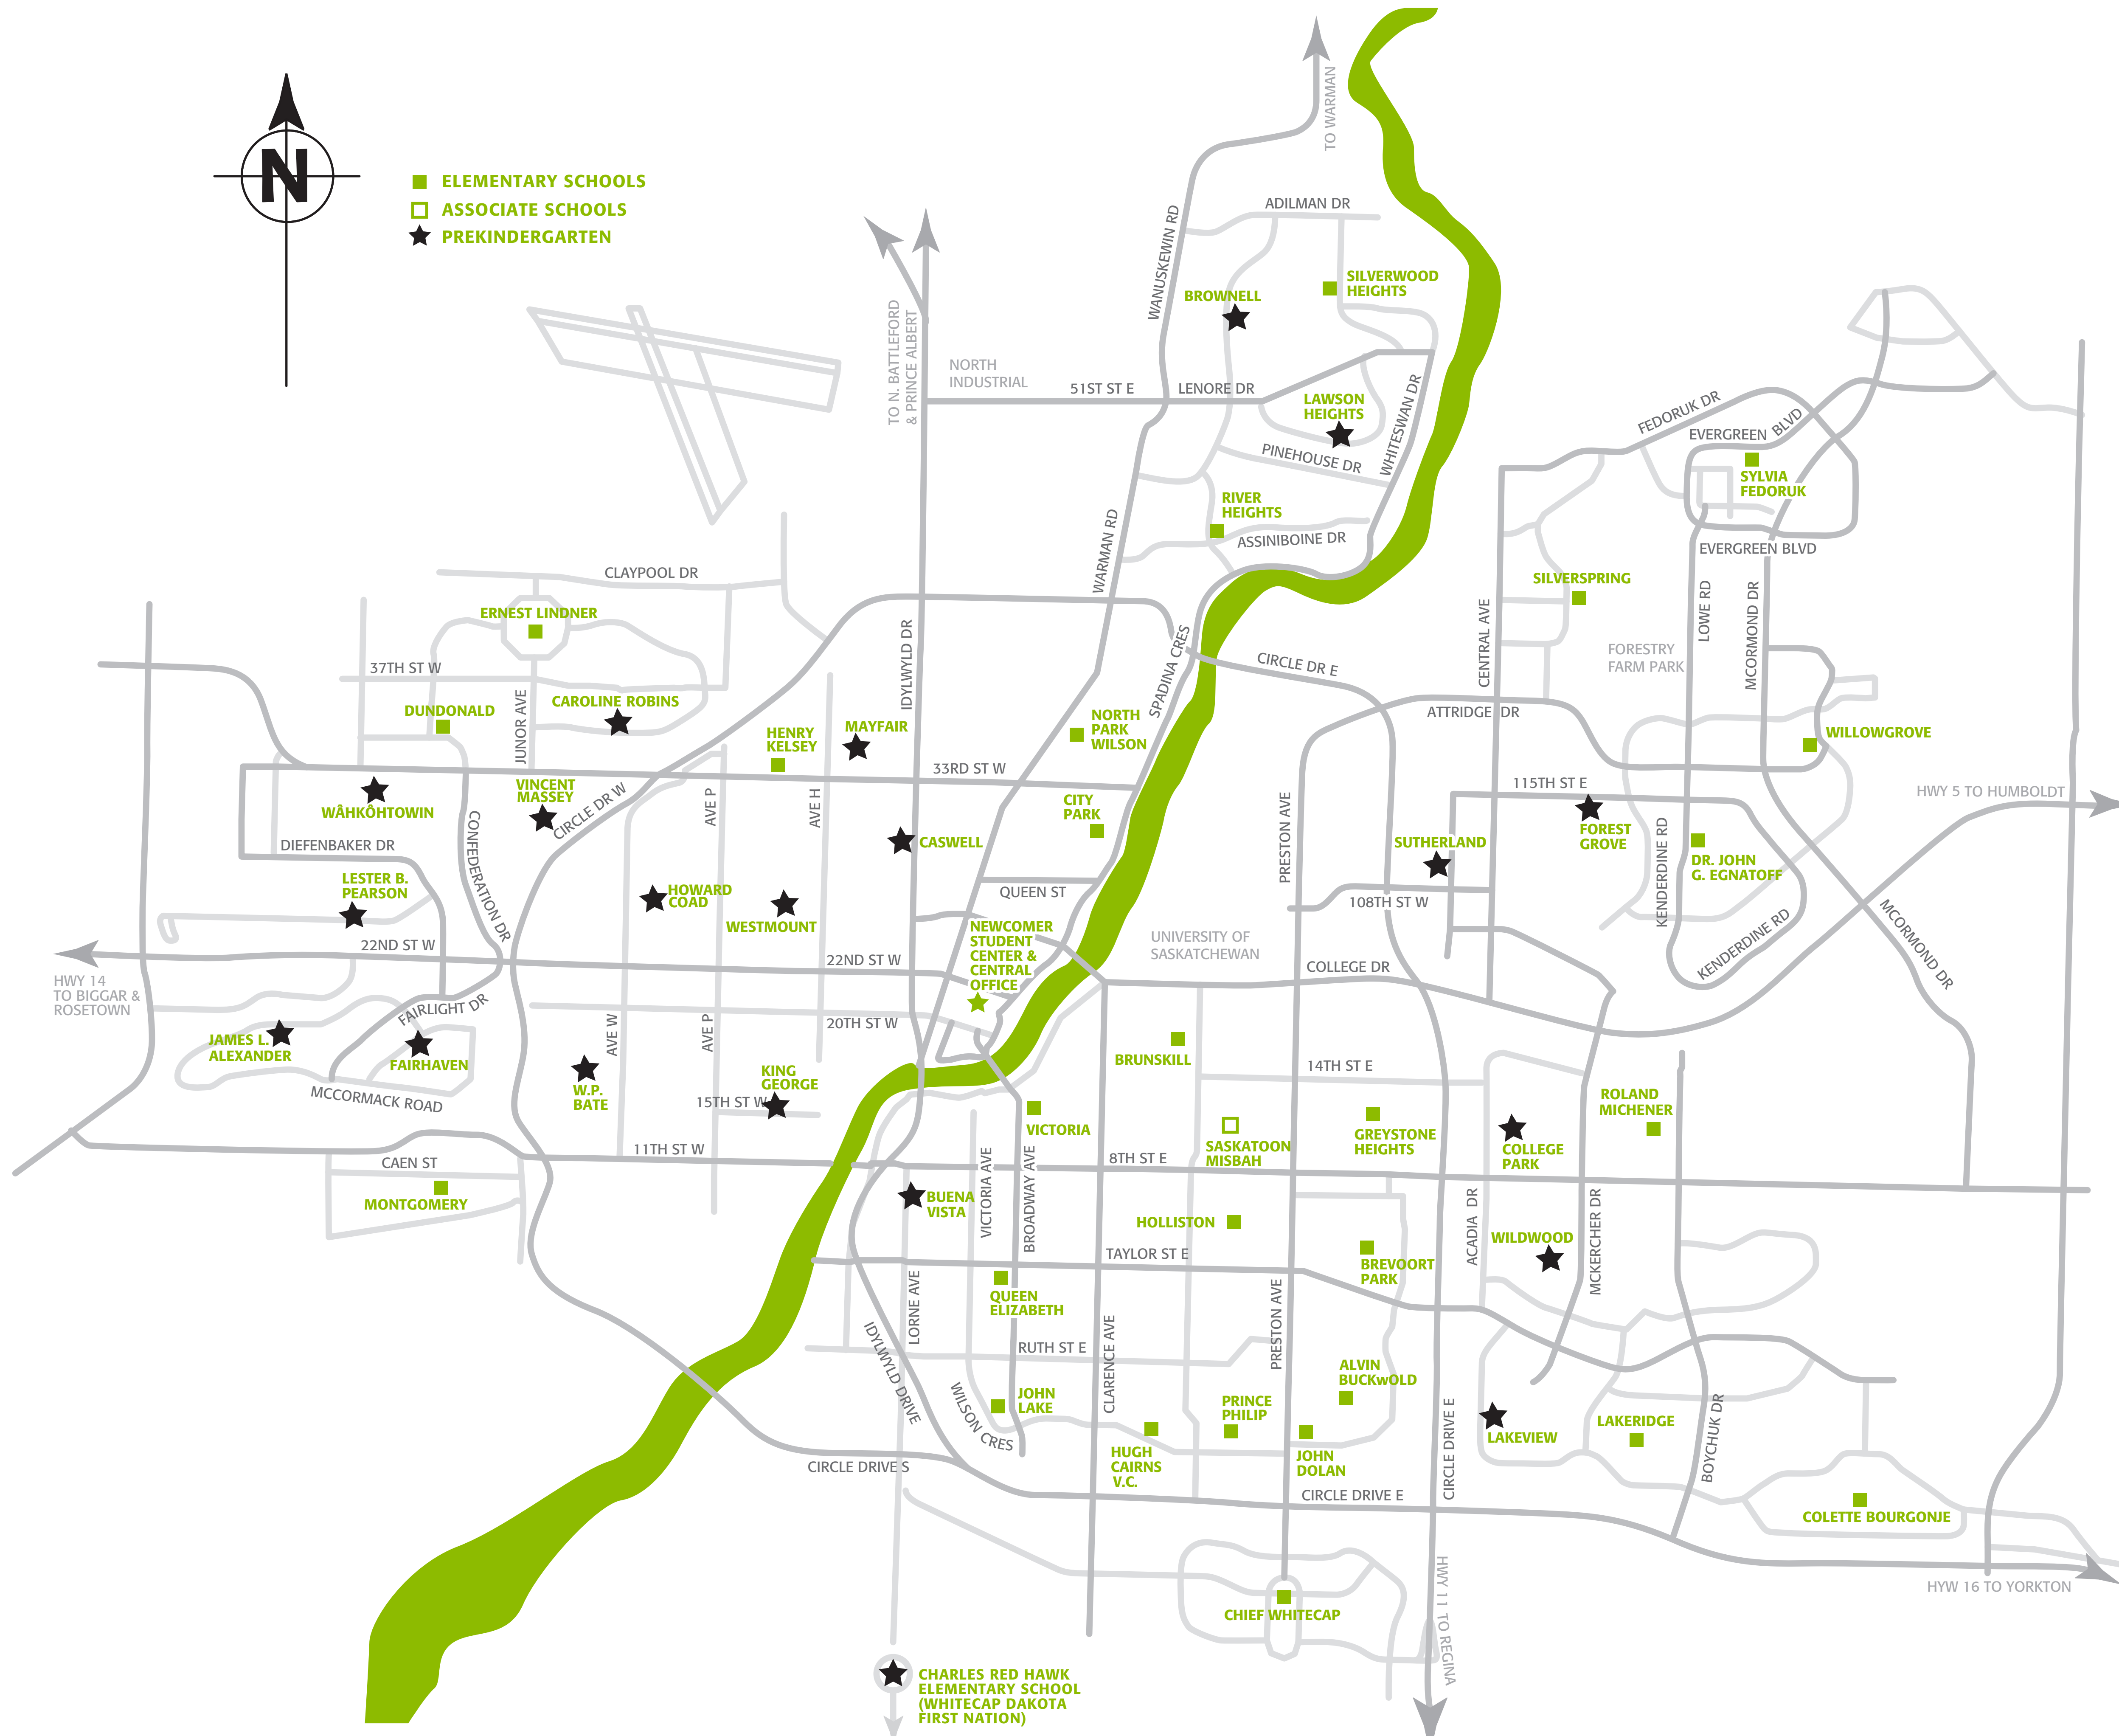

## ★ SPS PREKINDERGARTEN PROGRAMS

- ELEMENTARY SCHOOLS
- ASSOCIATE SCHOOLS
- ★ PREKINDERGARTEN

**Brownell**  
274 Russel Road  
306-683-7120

**Buena Vista**  
1306 Lorne Avenue  
306-683-7140

**Caroline Robins**  
1410 Buyers Crescent  
306-683-7150

**Caswell**  
204 30th Street West  
306-683-7160

**College Park**  
3440 Harrington Street  
306-683-7170

**Fairhaven**  
495 Forrester Road  
306-683-7210

**Forest Grove**  
501 115th Street East  
306-683-7220

**Howard Coad**  
431 Avenue T North  
306-683-7260

**James L. Alexander**  
427 McCormack Road  
306-683-7280

**King George**  
721 Avenue K South  
306-683-7310

**Lakeview**  
527 Kingsmere Boulevard  
306-683-7330